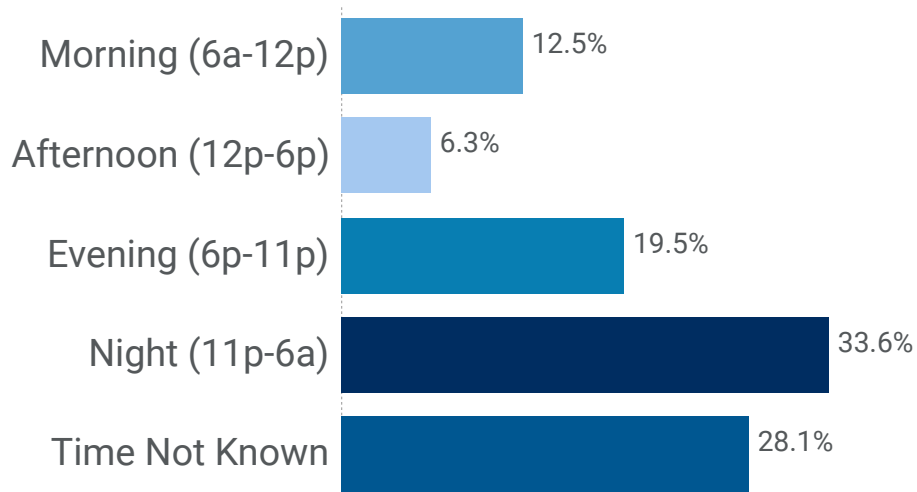

CONFIDENTIAL

Memphis, TN High Activity Advisory

EVENT TIME

EVENT DAY OF WEEK

TOP TARGETED COMMODITIES