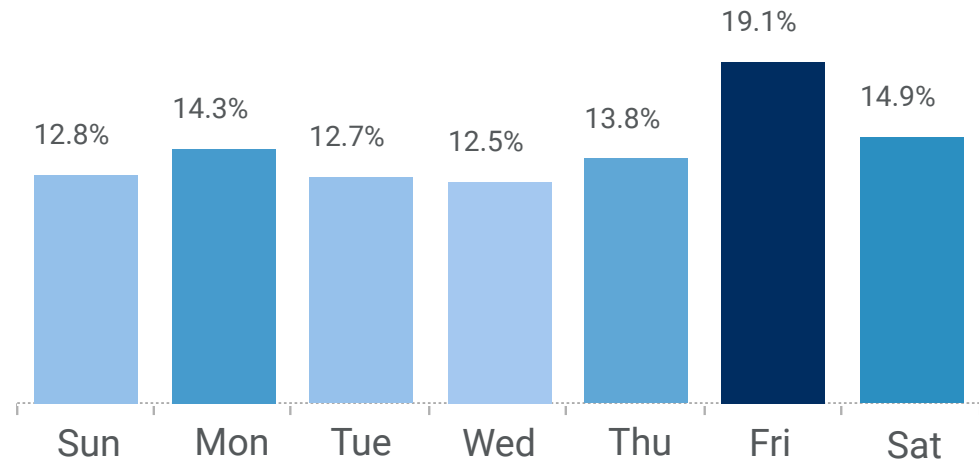

CONFIDENTIAL

Memphis, TN High Activity Advisory

EVENT TIME

EVENT DAY OF WEEK

TOP TARGETED COMMODITIES